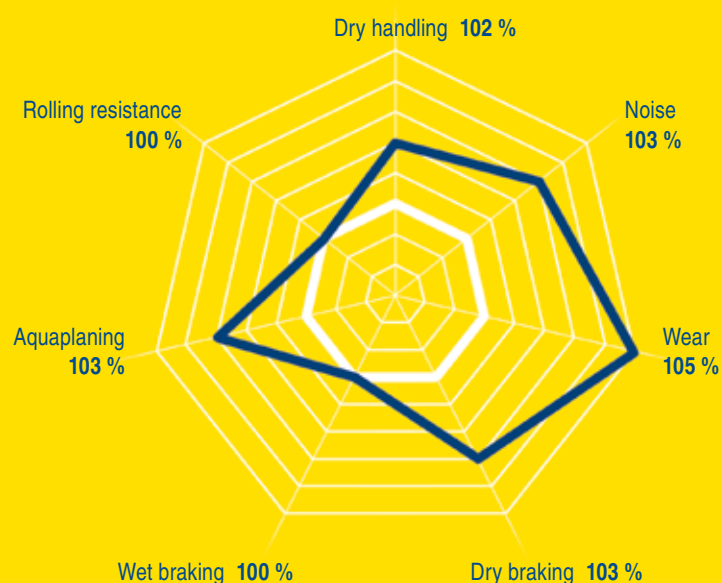

Vanis 2 gets you further

If it's smooth running you want.

Then the Vanis 2 tyres have just what you need!

These tyres have exactly the right mix: The newly designed tread with flattened contours increases mileage and improves long-term endurance. If you're looking for optimum comfort, the increased safety of short braking distances and low aquaplaning risks, then Vanis 2 tyres are the right choice for you.

Barum 

Good tyres. Good deal.

The mix makes the difference: the smooth riding fuel saver

Safety

- Tie bars in the centre of the pattern and stable block type tread
- Optimised tread rigidity and increased stability in circumferential blocks
- High level of safety thanks to short braking distances on dry surfaces

Cost-effectiveness

- Flat tyre contour and wear-optimised compound
- Increased ground contact area and thus tread wear volume
- Excellent price-performance ratio thanks to improved mileage

Comfort

- Noise breaker in shoulder area
- Noise cannot penetrate outwards thanks to closed shoulder grooves
- Increased driving comfort thanks to reduced noise levels for a pleasant journey

Performance diagram

■ Vanis2
 ■ Vanis = 100%

Series Size

Series	Size	1)	2)	3)	db
60	195/60R16C 99/97H *	E	C	72	72
65	175/65R14C 90/88T	E	C	72	72
	195/65R16C 104/102T (100T)	E	C	72	72
	205/65R15C 102/100T	E	C	72	72
	205/65R15 RF 99T *	E	C	72	72
	205/65R16C 107/105T (103T)	E	C	72	72
	215/65R16C 109/107R (106T)	E	C	72	72
	225/65R16C 112/110R	E	C	72	72
70	235/65R16C 115/113R	E	C	72	72
	165/70R14C 89/87R	E	C	72	72
	195/70R14C 101/99R *	E	C	72	72
	195/70R15C 104/102R	E	C	72	72
	205/70R15C 106/104R	E	C	72	72
	215/70R15C 109/107R	E	C	72	72
	225/70R15C 112/110R	E	C	72	72
75	175/75R16C 101/99R *	E	C	72	72
	185/75R16C 104/102R	E	C	72	72
	195/75R16C 107/105R	E	C	72	72
	205/75R16C 110/108R	E	C	72	72
	215/75R16C 113/111R	E	C	72	72
	215/75R16C 116/114R	E	C	72	72
	185R14C 102/100Q	E	C	72	72
	195R14C 106/104Q	E	C	72	72